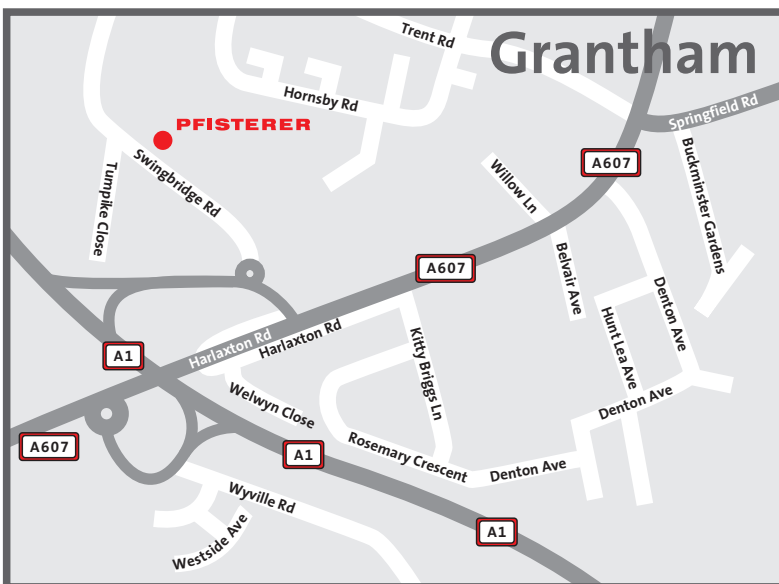

## Many roads lead to PFISTERER

### Directions to Grantham

From the North take the A1 to the exit for the A607 towards Grantham and turn 1st left at mini roundabout onto Swingbridge Road.

From Melton Mowbray take the A607 towards Grantham and follow the instructions from Harlaxton Road above.

#### By Rail:

Use the East Coast Main line from London Kings Cross station to Grantham.